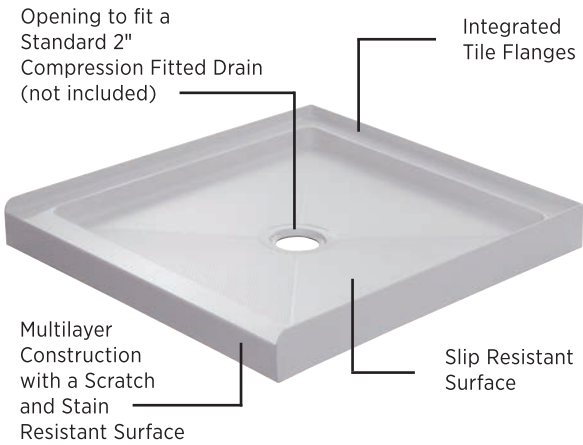

BASE STRUCTURAL SUPPORT

For standard and corner bases:
4" diameter feet, 7/16" MDF & fiberglass for maximum support.

CRAFT[™] + MAIN

Tub & Shower Doors

Shower Bases

JETCOAT® Shower Wall System

Glass Shower Shelves

Vanities

Sinks + Vanity Tops

Mirrors

Medicine Cabinets

Toilets

SHOWER BASE

CRAFT + MAIN[™]

www.craftandmain.com

Customer Service: 1.888.620.3667

SHBASETRIFOLD
RV 12.2023

CRAFT + MAIN[™]

VERSATILITY & STYLE

SPECIALTY FEATURES

Shower Bases are high gloss white acrylic

MDF Wood Supported
Base Bottom

Standard 2" Compression
Fitted Drain

SQUARE SHOWER BASE

3232C-W 32" x 32" x 2-5/8" H
3636C-W 36" x 36" x 2-5/8" H

RECTANGULAR SHOWER BASE 48" W X 34" D X 2-5/8" H

4834C-W CENTER DRAIN

RECTANGULAR SHOWER BASE 48" W X 36" D X 2-5/8" H

4836C-W CENTER DRAIN