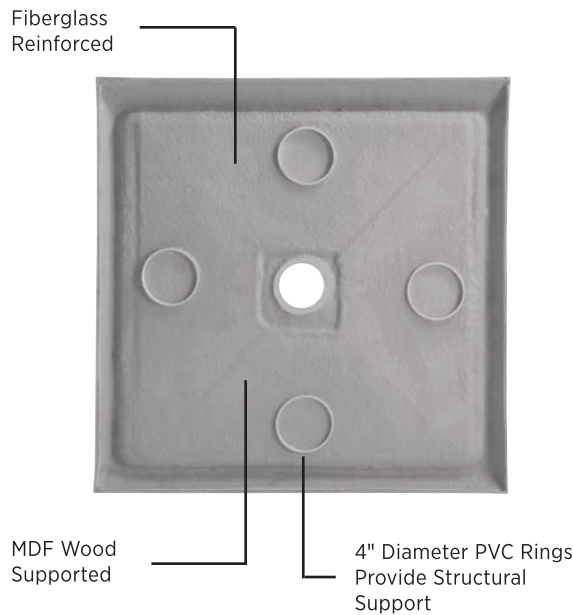

BASE STRUCTURAL SUPPORT

For standard and corner bases:
4" diameter feet, 7/16" MDF & fiberglass for maximum support.

CRAFT[™] + MAIN

Tub & Shower Doors

Shower Bases

JETCOAT® Shower Wall System

Glass Shower Shelves

Vanities

Sinks + Vanity Tops

Mirrors

Medicine Cabinets

Toilets

SHOWER BASE

CRAFT + MAIN[™]

www.craftandmain.com

SQUARE SHOWER BASE

3232C-W 32" x 32" x 2-5/8" H
3636C-W 36" x 36" x 2-5/8" H

RECTANGULAR SHOWER BASE 48" W X 34" D X 2-5/8" H

4834C-W CENTER DRAIN

RECTANGULAR SHOWER BASE 48" W X 36" D X 2-5/8" H

4836C-W CENTER DRAIN

RECTANGULAR SHOWER BASE 60" W X 30" D X 2-5/8" H

6030L-W LEFT DRAIN
6030R-W RIGHT DRAIN

NEO-ANGLE SHOWER BASES

3636NA-W 36" x 36" x 2-5/8" H
3838NA-W 38" x 38" x 2-5/8" H
4242NA-W 42" x 42" x 2-5/8" H

RECTANGULAR SHOWER BASE 60" W X 32" D X 2-5/8" H